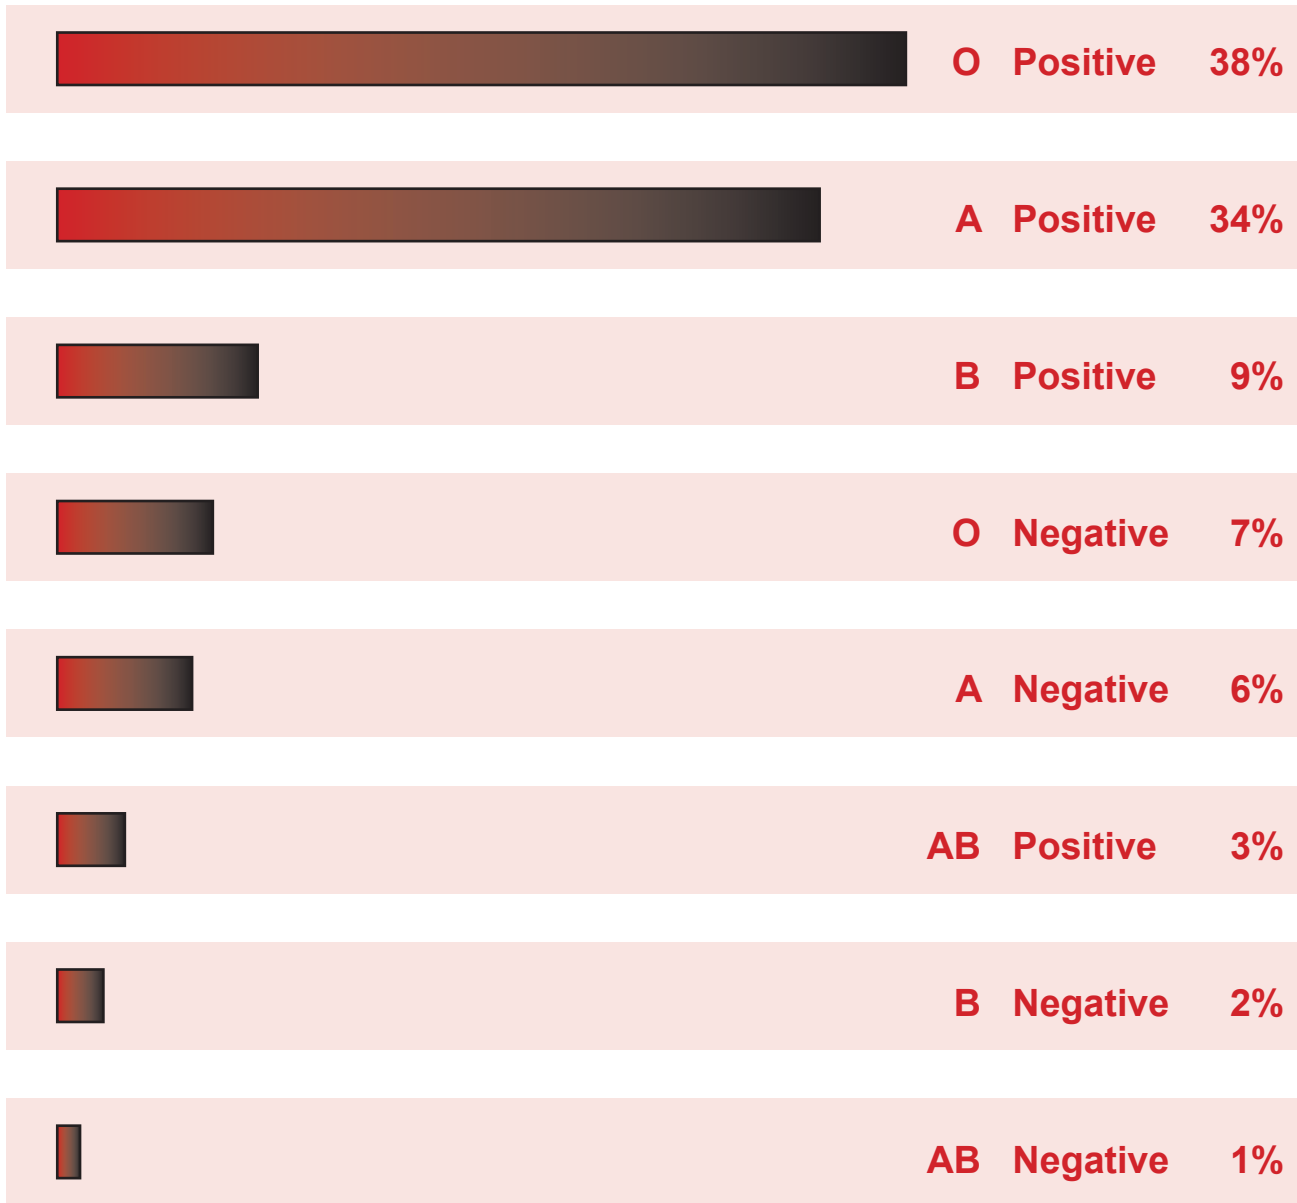

What's Your Type?

The approximate distribution of blood types among the U.S. population is as follows:

All blood types, whether common or not, are needed every day
by patients in the Inland Northwest and beyond!

Give blood, save lives and find the hero in you!